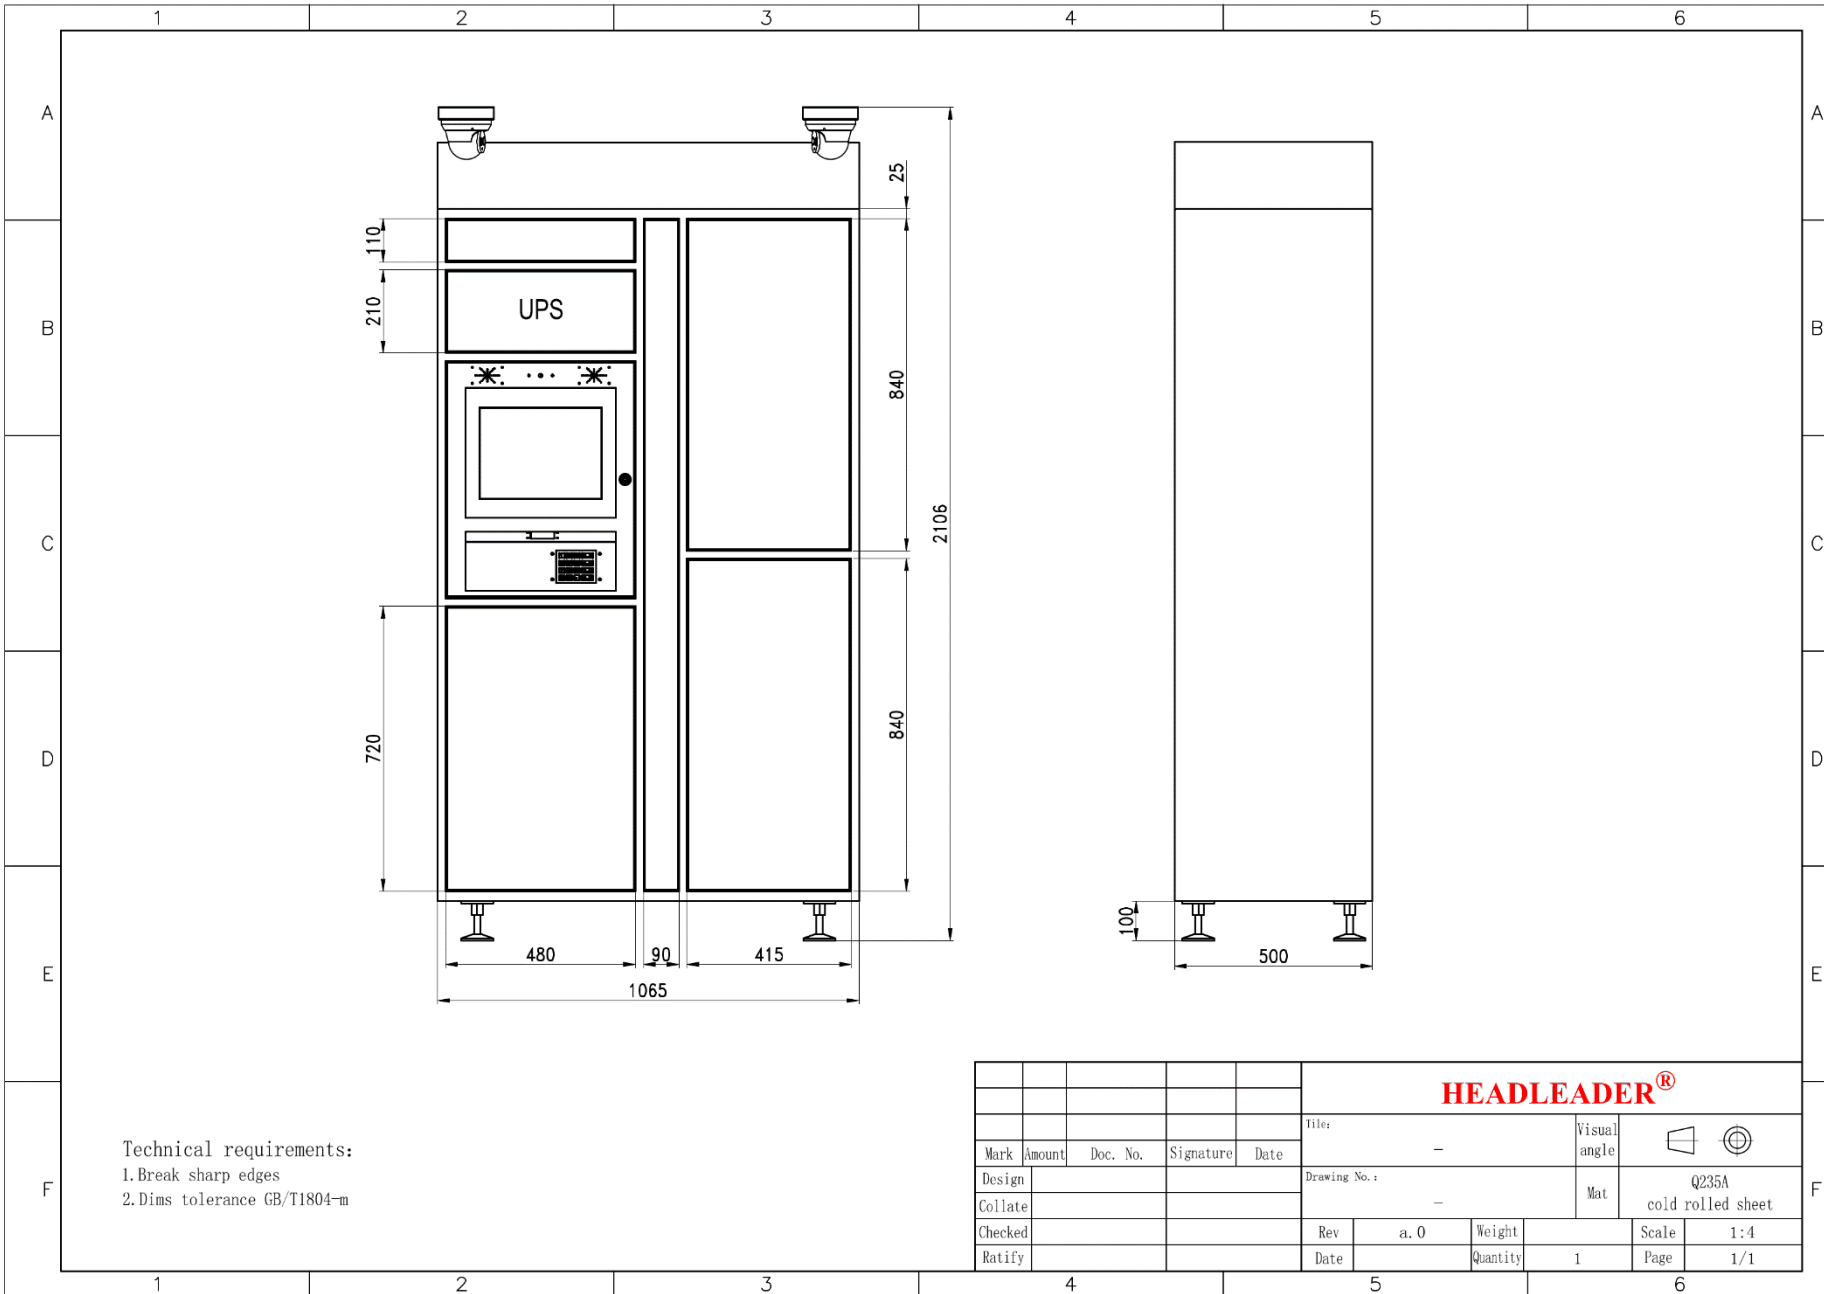

Technical requirements:
1. Break sharp edges
2. Dims tolerance GB/T1804-m

					HEADLEADER®				
					Title: -			Visual angle	
Mark	Amount	Doc. No.	Signature	Date	Drawing No. : -			Mat	Q235A
Design								cold rolled sheet	
Collate					Rev	a. 0	Weight	Scale	1:4
Checked					Date		Quantity	1	Page
Ratify									1/1